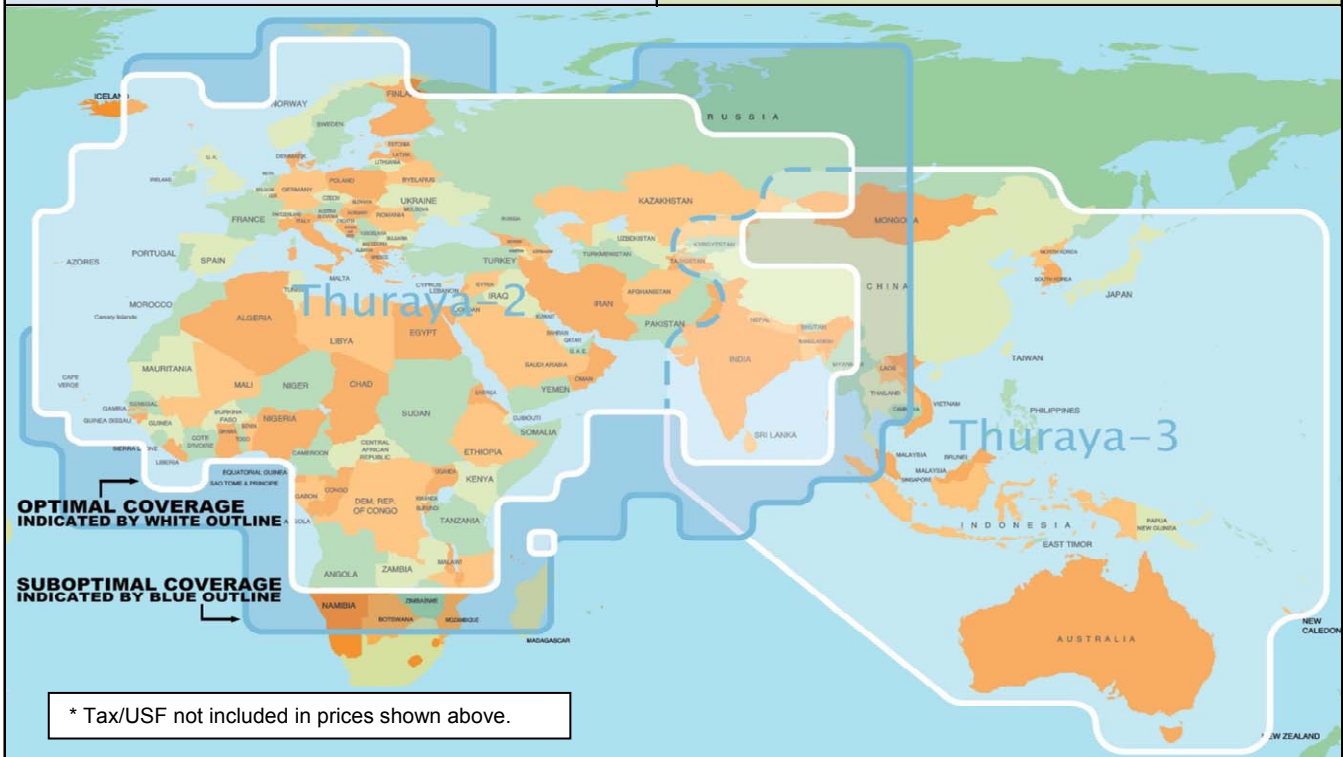

CALL DESTINATION	RATE
to another Thuraya	$0.99 per min
to BAND 1*	$1.69 per min
to BAND 2*	$4.99 per min
to BAND 3* & other satellite networks	$8.00 per min
SMS	$0.49 ea

* **NOTES:** PSTN refers to public switched telephone network numbers. See BAND definitions on OutfitterSatellite.com. All rates subject to change without notice.

** **GSM-MODE CALLS:** Some Thuraya phones have a GSM cellular mode. The rates shown on this document only describe rates for Thuraya-mode calls.

*****GmPRS ALWAYS ON INTERNET:** Data speeds reach up to 15 kbps upload and 60 kbps download on a best effort basis. Monthly bundle of 5120 Kbytes usage included.

PREPAID CARDS $99 ea

- Voice, fax, and 9.6 kbps data
- Reload online or over the phone
- 12-month initial validity
- $10 usage included
- **80-UNIT RELOAD VOUCHER $95**
- **160-UNIT RELOAD VOUCHER $169**

CALL DESTINATION	RATE
to another Thuraya	$0.99 per min
to BAND 1*	$1.49 per min
to BAND 2*	$4.99 per min
to BAND 3* & other satellite networks	$8.00 per min
SMS	$0.49 ea

* PSTN refers to public switched telephone network numbers. Outbound GSM Cellular calls not supported on prepaid SIM cards. See BAND definitions on OutfitterSatellite.com. All rates subject to change without notice.

ThurayaIP Internet up to 444 kbps!!

- **$44.95** per month
- Prepaid Usage: $6.45 to $8.95 per MB